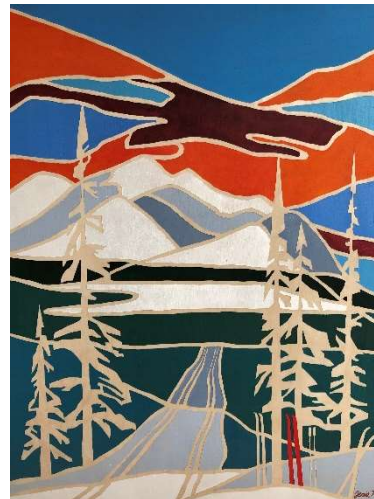

Rendering  
front/back  
Performance Tee

\$65.50

Front View  
: SHORT SLEEVES PERFORMANCE TOP :  
( Set-in Sleeves )  
: MCS002  
: Performance Training Top Short Sleeve :  
: MUJ331WSJ331 :

Back View

Front View  
: LONG SLEEVES PERFORMANCE TOP :  
( Set-in Sleeves )  
: MCS003  
: Performance Training Top Long Sleeve :  
: MUJ335WSJ335 :

Back View

Rendering  
front/back  
Performance  
Long Sleeves Tee

\$74.50

Art: 8.5 x 11" 100# Cover (medium cardstock)  
Matte Laminated \$10